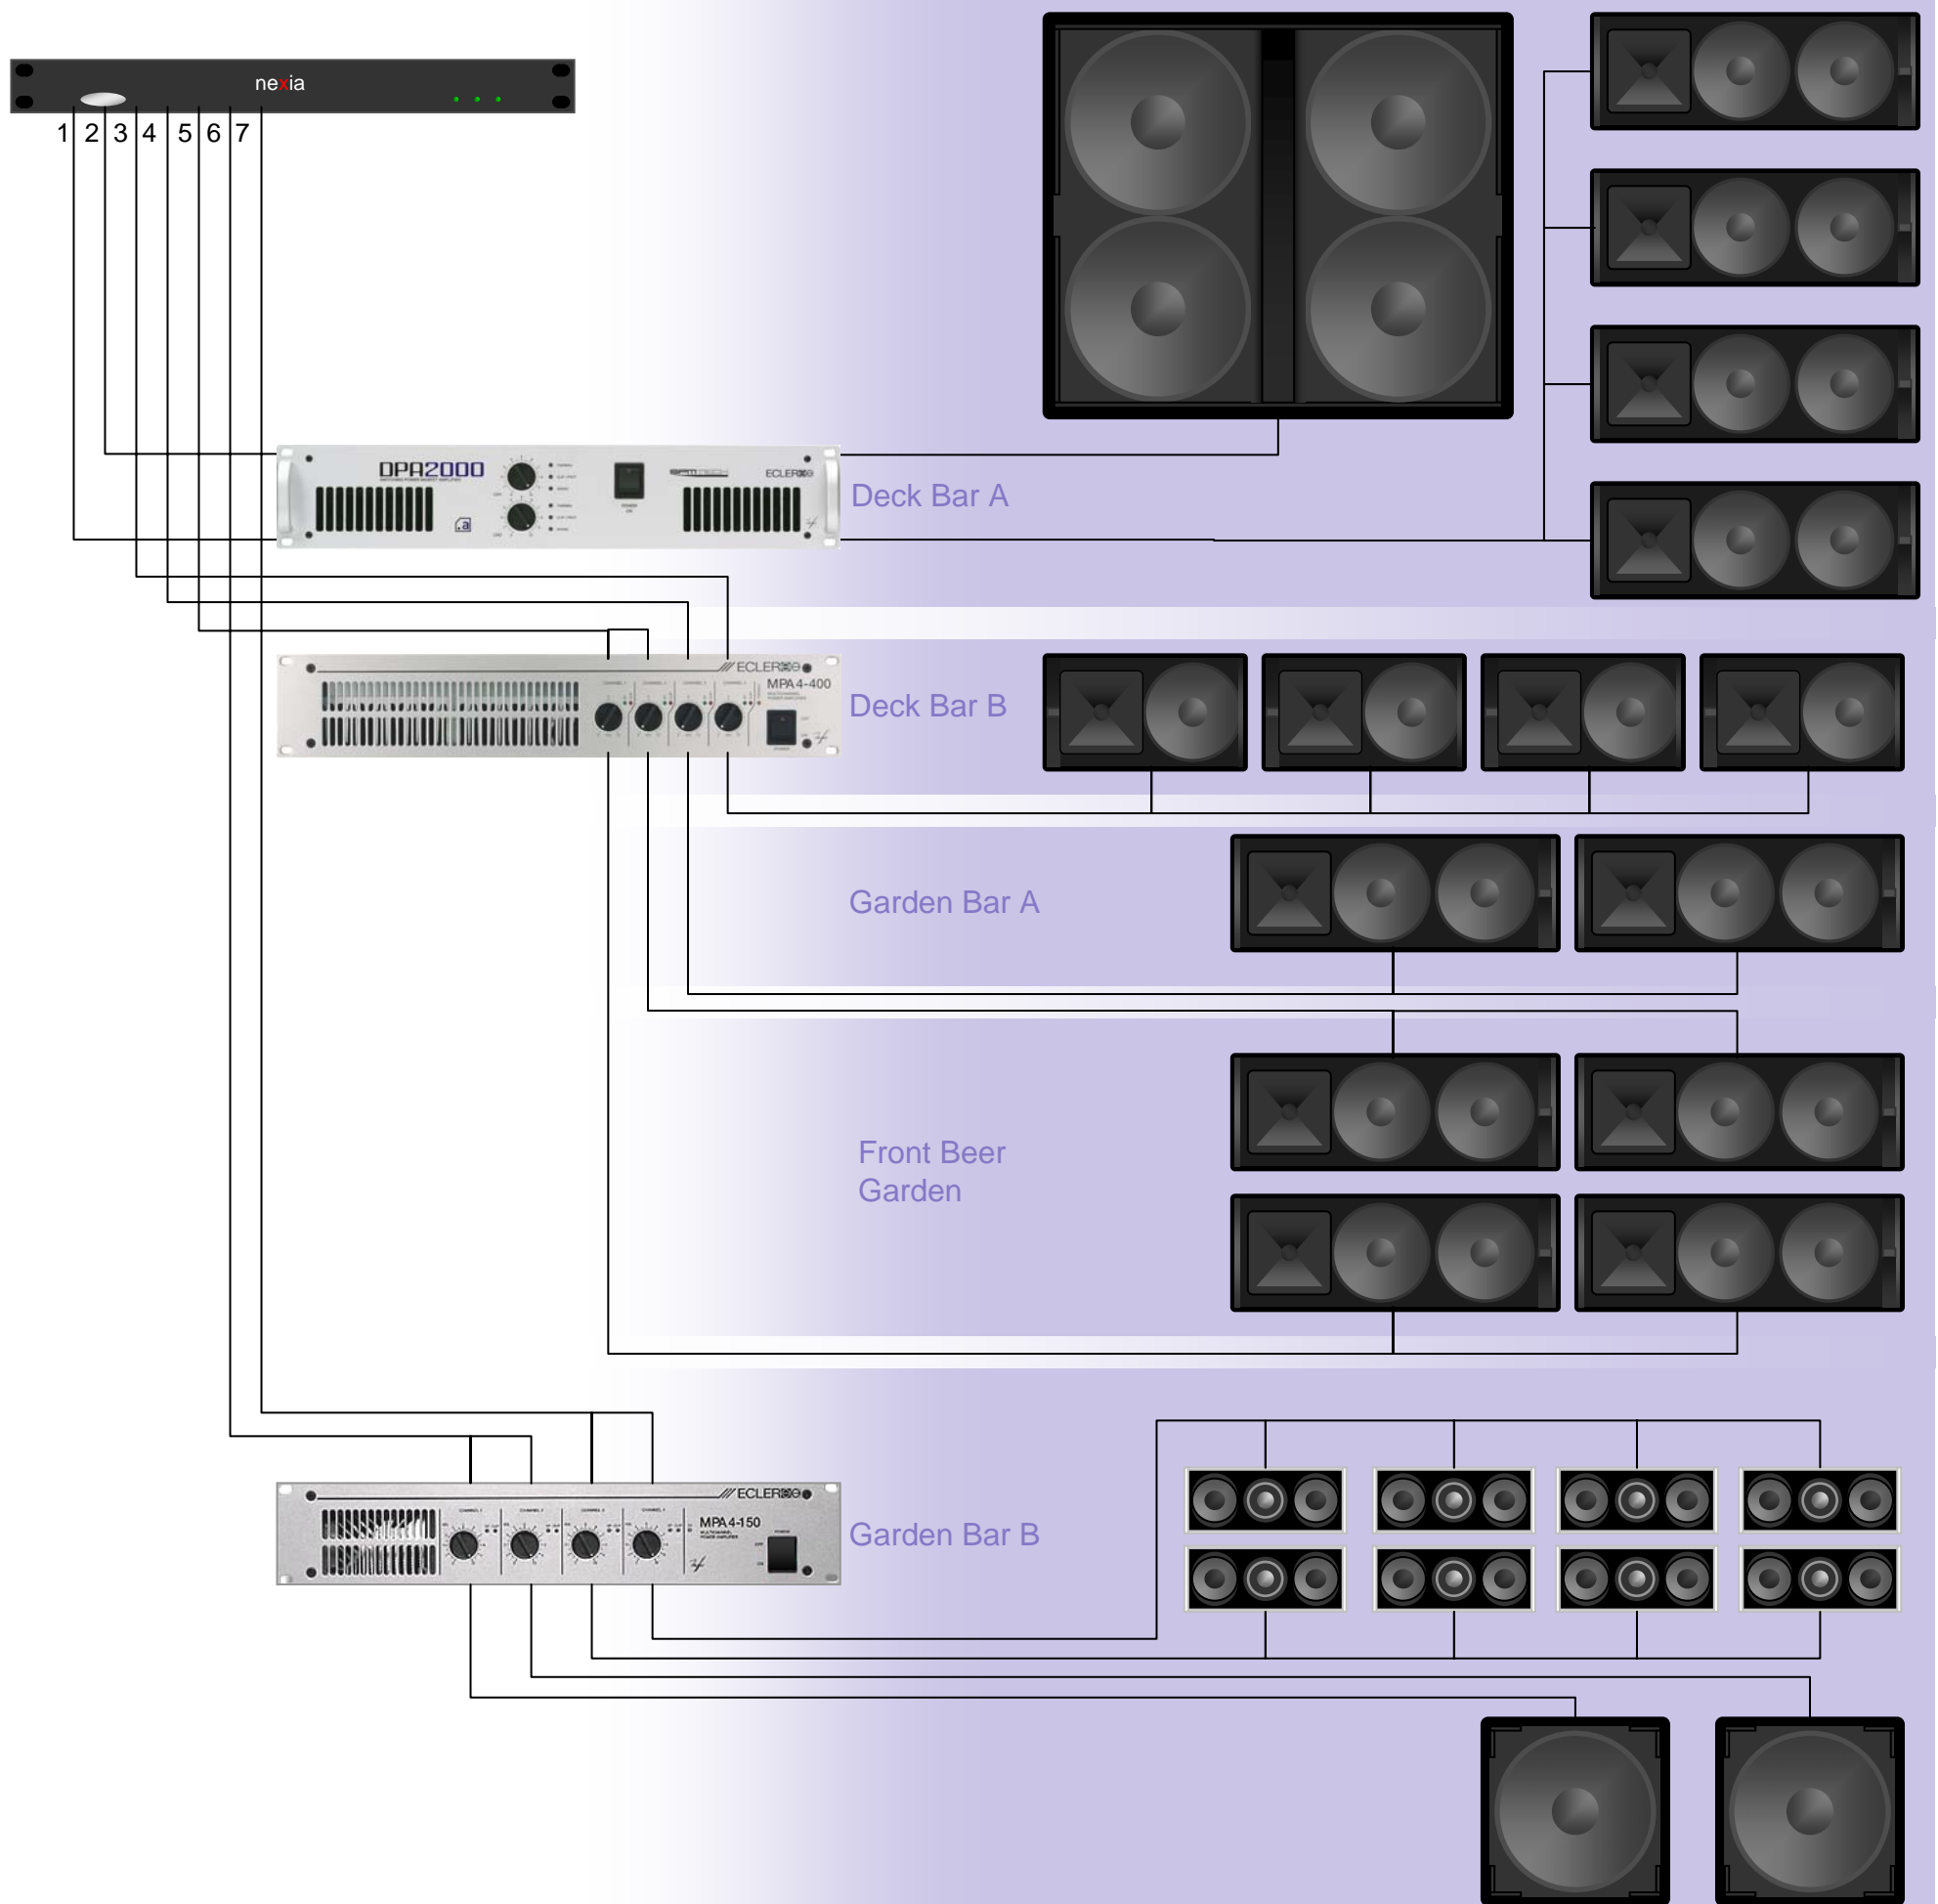

# Samford Valley Hotel System Block Diagram

1 2 3 4 5 6 7 8

Back Beer Garden

TAB

Verandah

Gaming

Function Bar

# Samford Valley Hotel Rack Layout